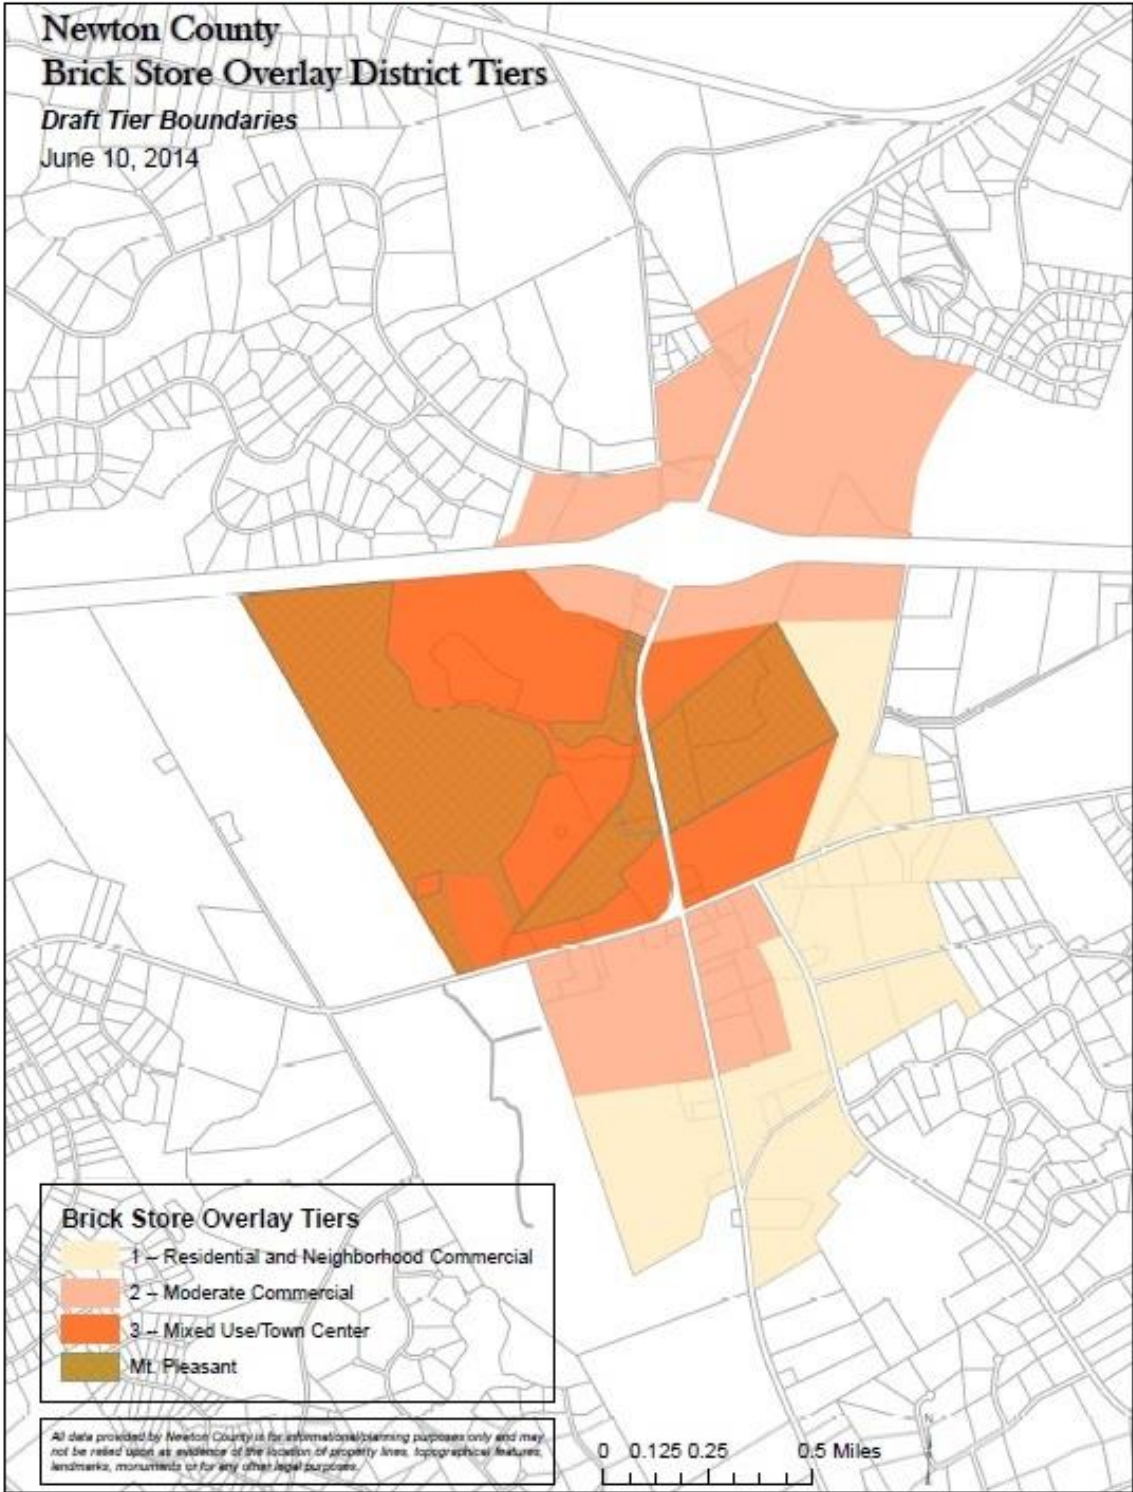

EXHIBIT "A"

Newton County Brick Store Overlay District Tiers

APPENDIX "A"

JUNE 2014

OR

EXHIBIT "A"

Newton County Brick Store Overlay District Tiers

APPENDIX "A"

APRIL 4, 2016

**Newton County Brick Store Overlay
Draft Tier Boundaries**

April 4, 2016

Newton County, Oregon, and its entities are not liable for the use of the map for any purpose other than that for which it was prepared. The map is provided as a guide only and should not be used as a basis for any legal action. The map is not a warranty, and the user assumes all responsibility for its use. Newton County, Oregon, and its entities are not liable for any damage or loss resulting from the use of the map. Newton County, Oregon, and its entities are not liable for any damage or loss resulting from the use of the map.