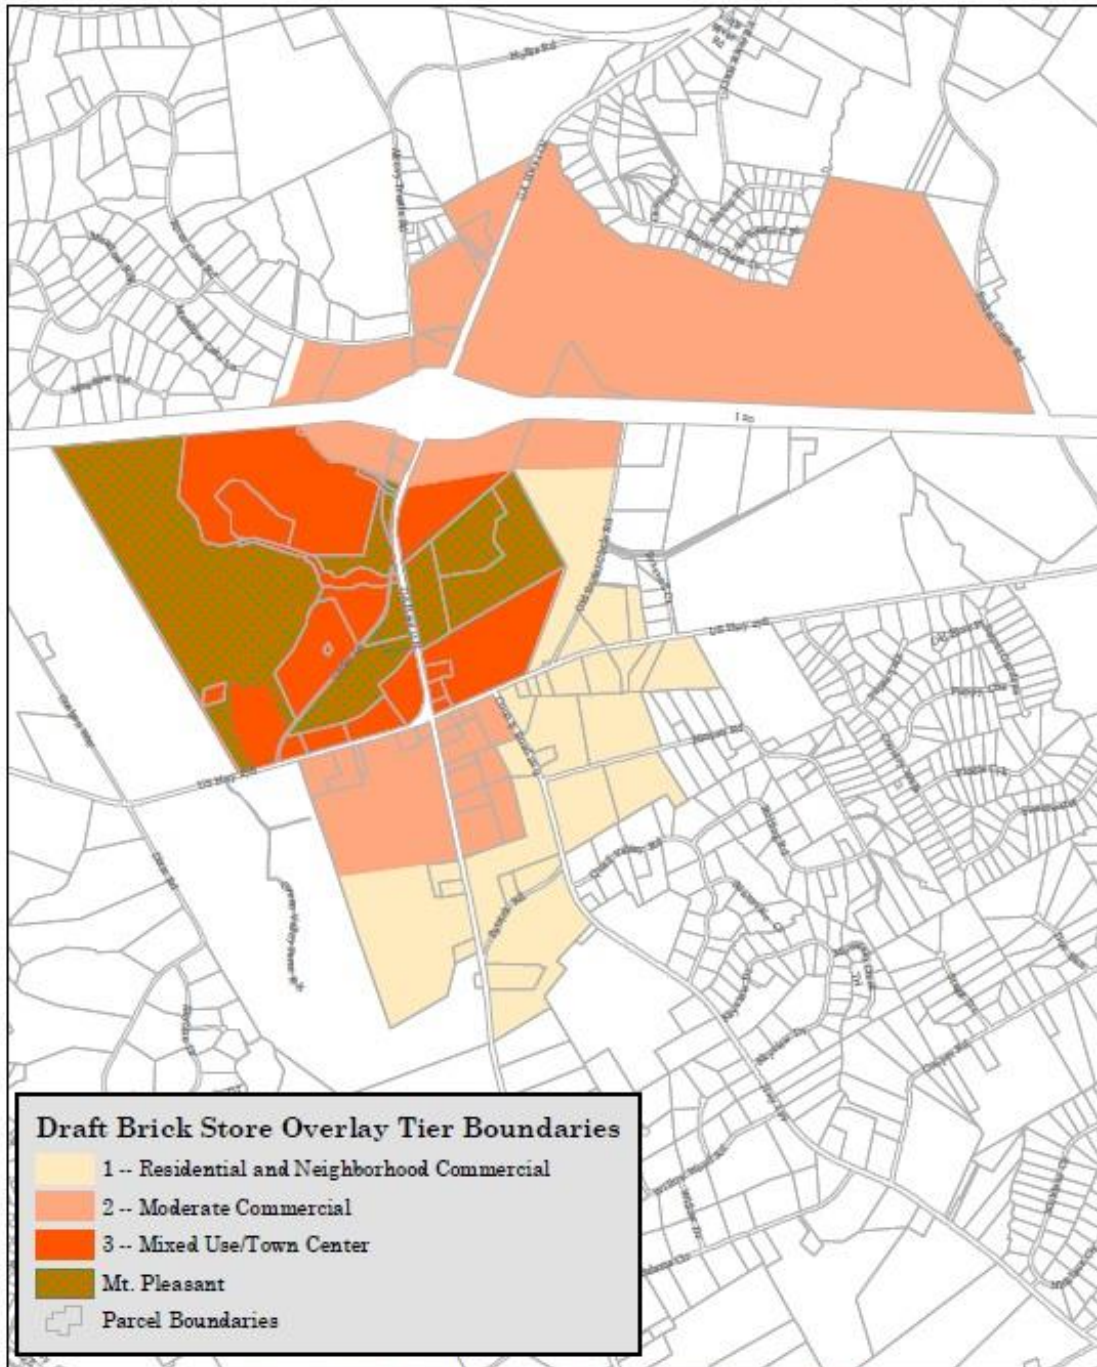

OR

EXHIBIT "A"

Newton County Brick Store Overlay District Tiers

APPENDIX "A"

APRIL 4, 2016

**Newton County Brick Store Overlay
Draft Tier Boundaries**

April 4, 2016